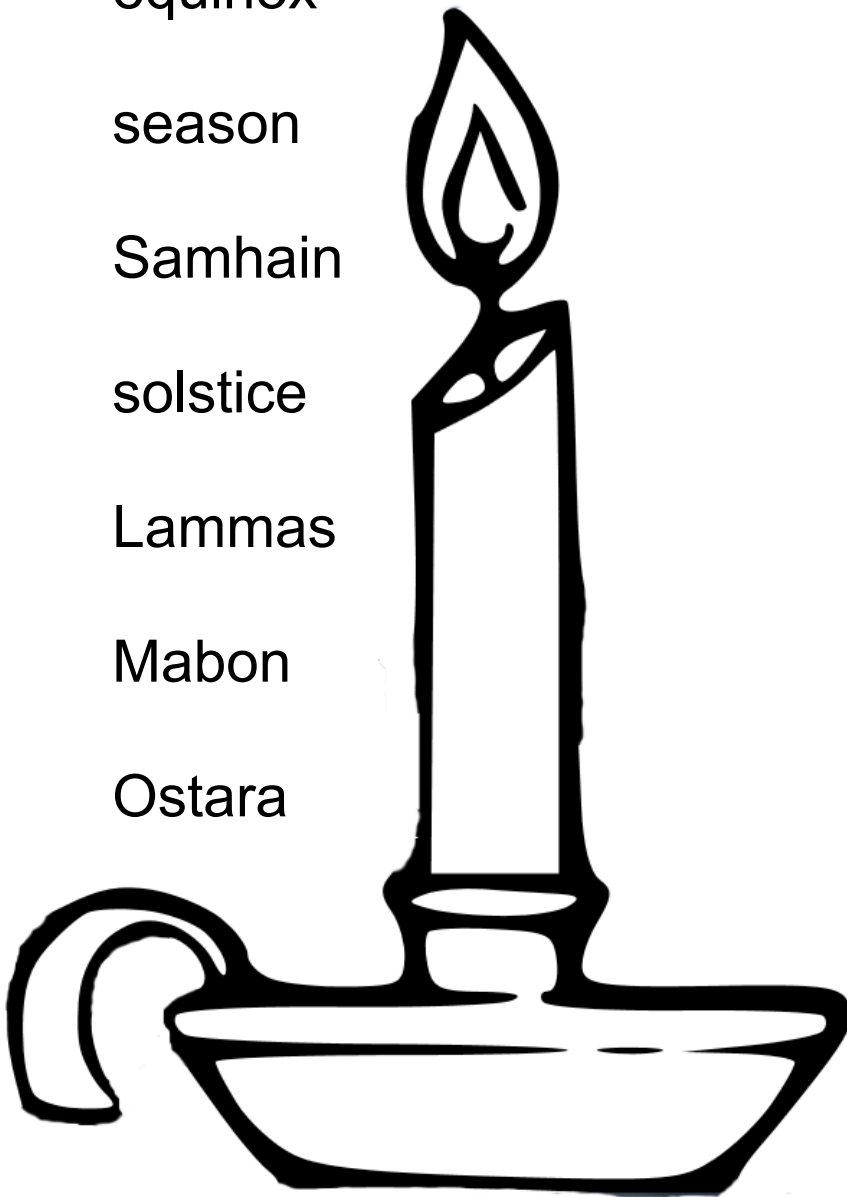

Yule

Beltane

Litha

---

equinox

---

season

Samhain

---

solstice

Lammas

Mabon

Ostara

A, B, C, ?